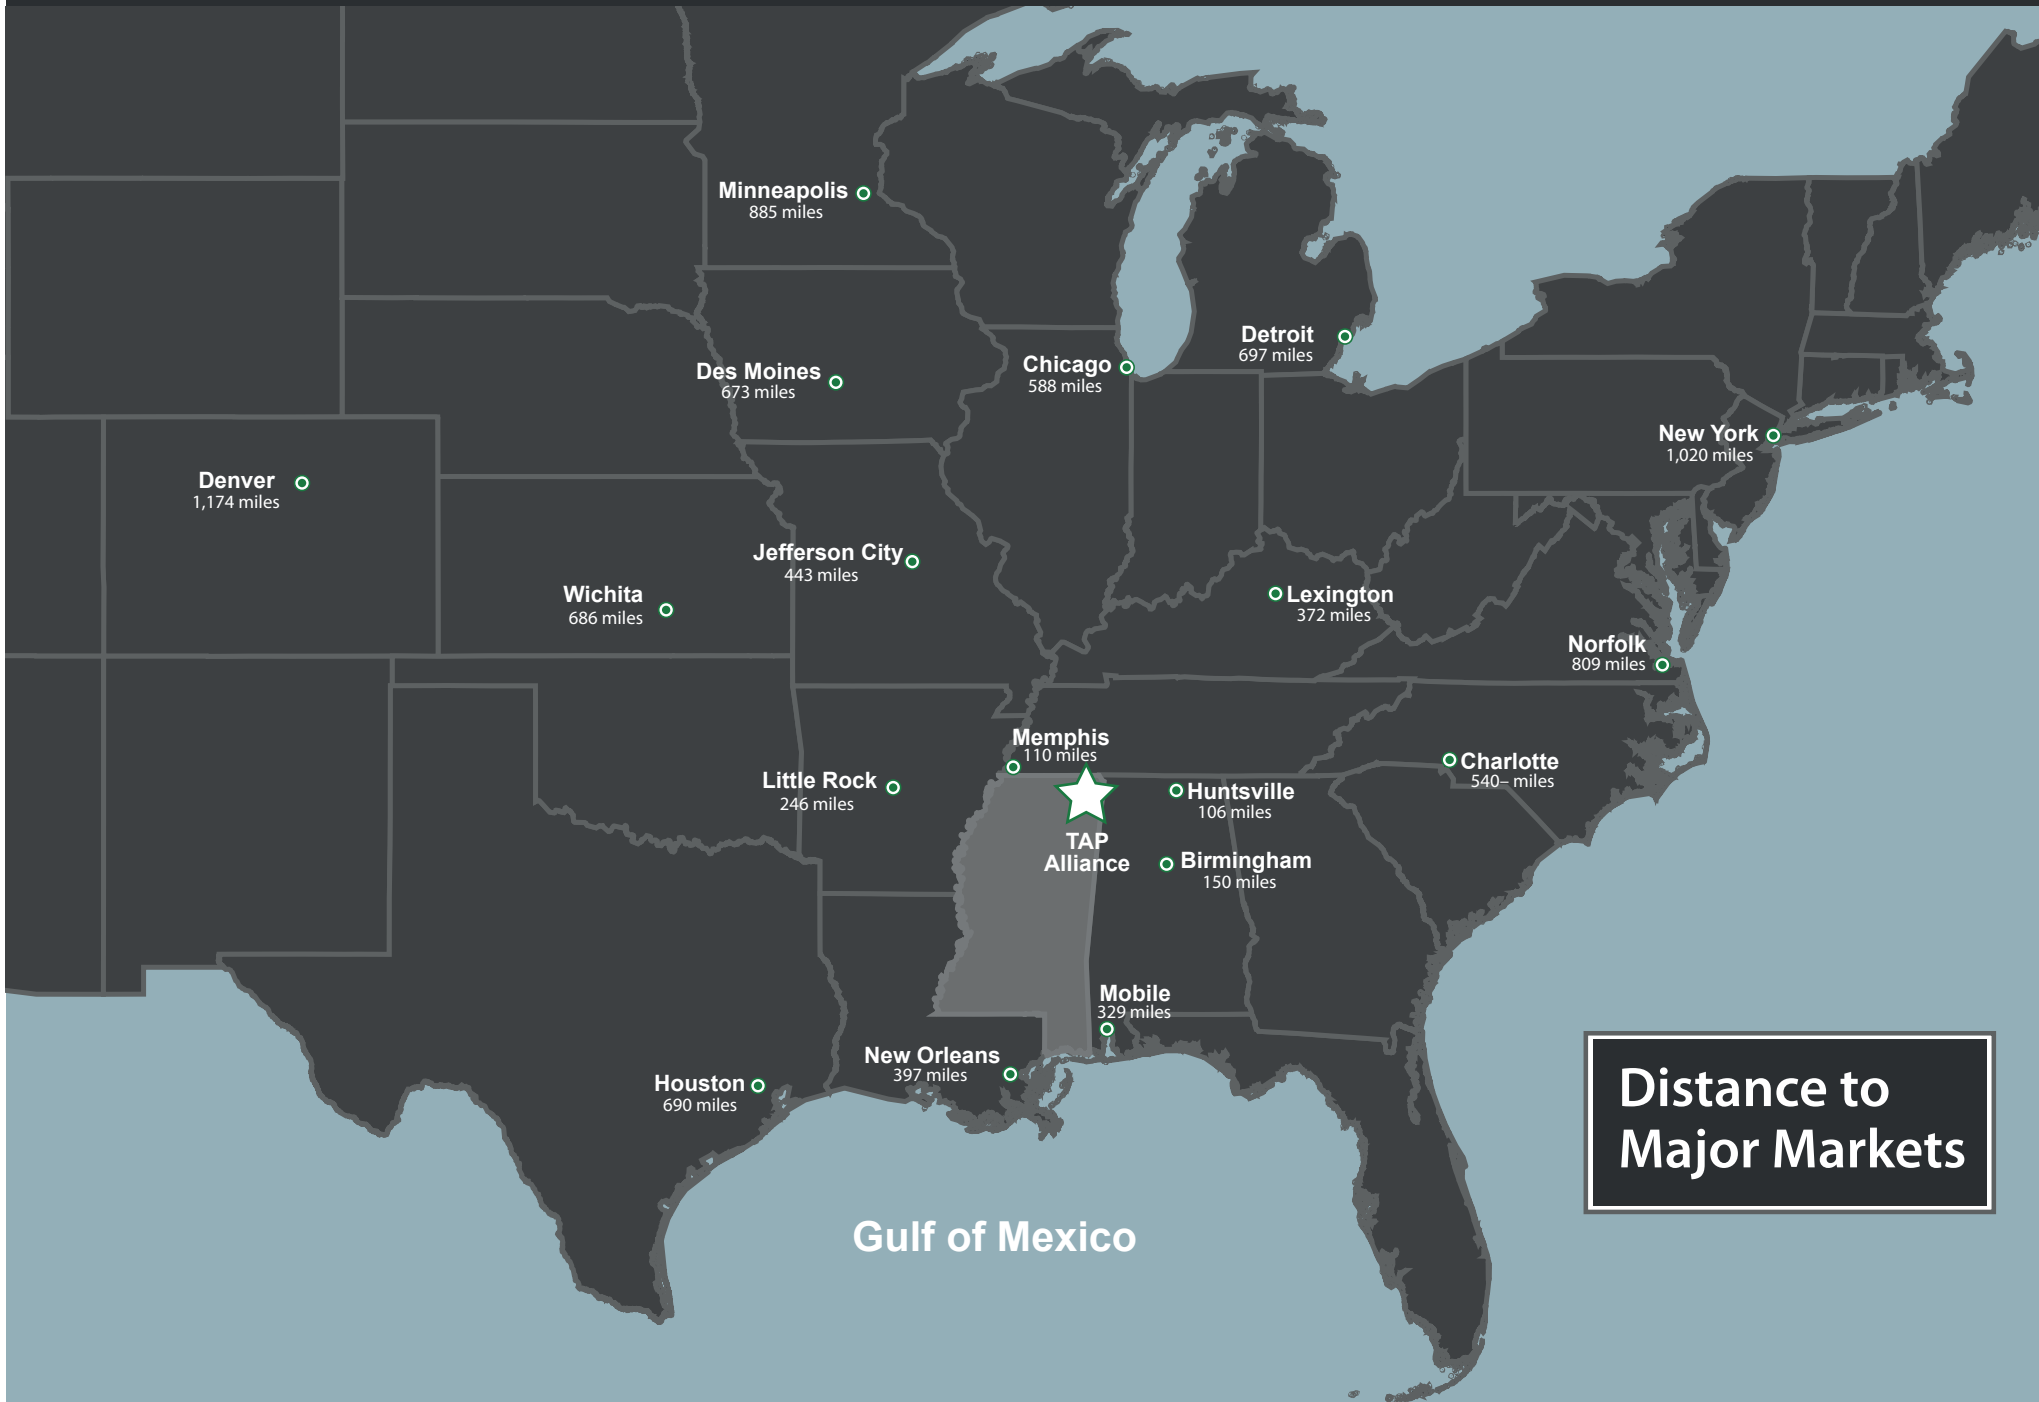

Tishomingo, Alcorn, and Prentiss Counties, Mississippi
810 Tate St. | Corinth MS 38834 | (662) 287-5269 | www.tapintoindustry.com

**Distance to
Major Markets**

Gulf of Mexico